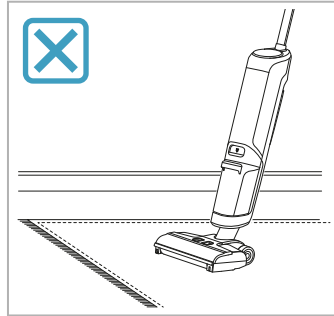

www.aeg.com

AF162
900 923 703
Fine Dust Filter

*Availability of item varies by region and country.