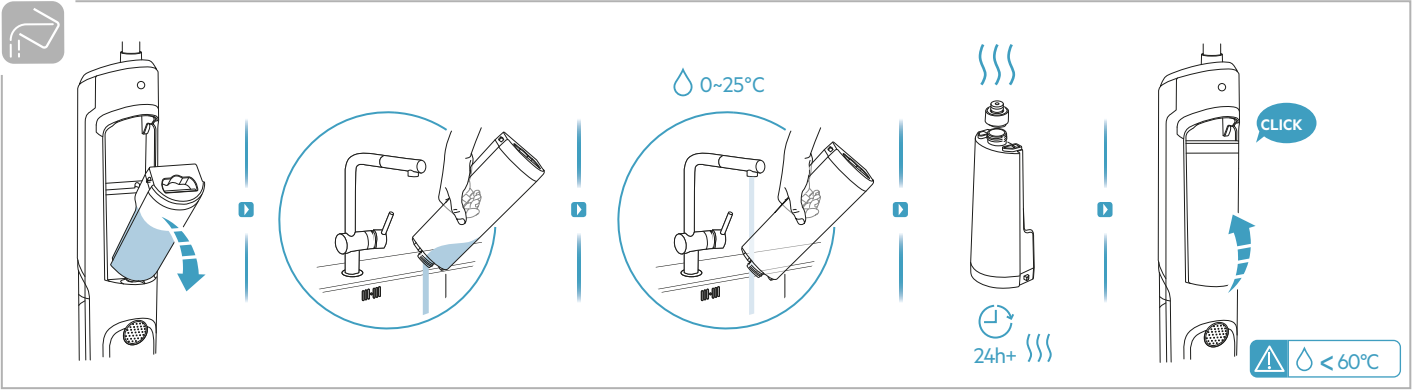

www.aeg.com

AF162
900 923 703
Fine Dust Filter

*Availability of item varies by region and country.