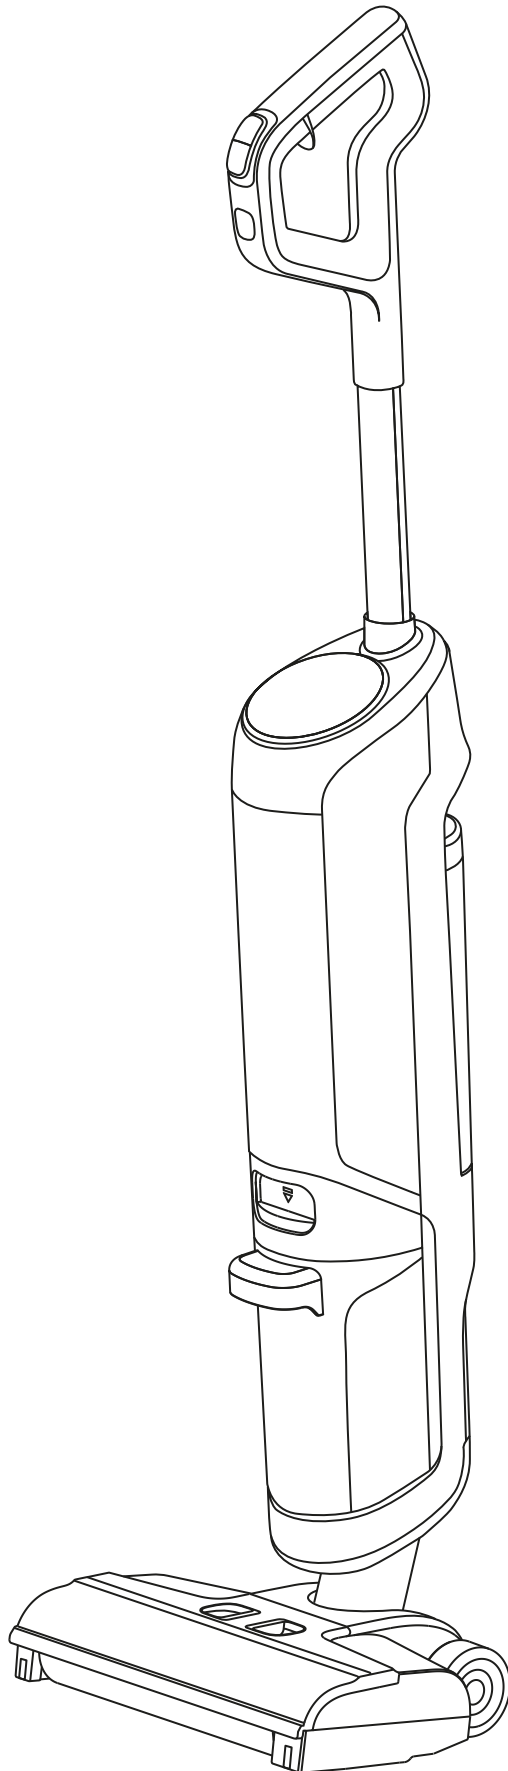

AEG

User Manual

**ULTIMATE 8000
WET & DRY
CORDLESS CLEANER**

*Actual product may differ from illustration.

Accessories

KSA-30C-260110HE

Additional Parts

*Actual product may differ from illustration.

*Actual product may differ from illustration.

≤4h 100%

66-100%

33-66%

10-33%

0-10%

Allow to use the hard floor detergent with low bubbles & pH value 5-8

 www.aeg.com