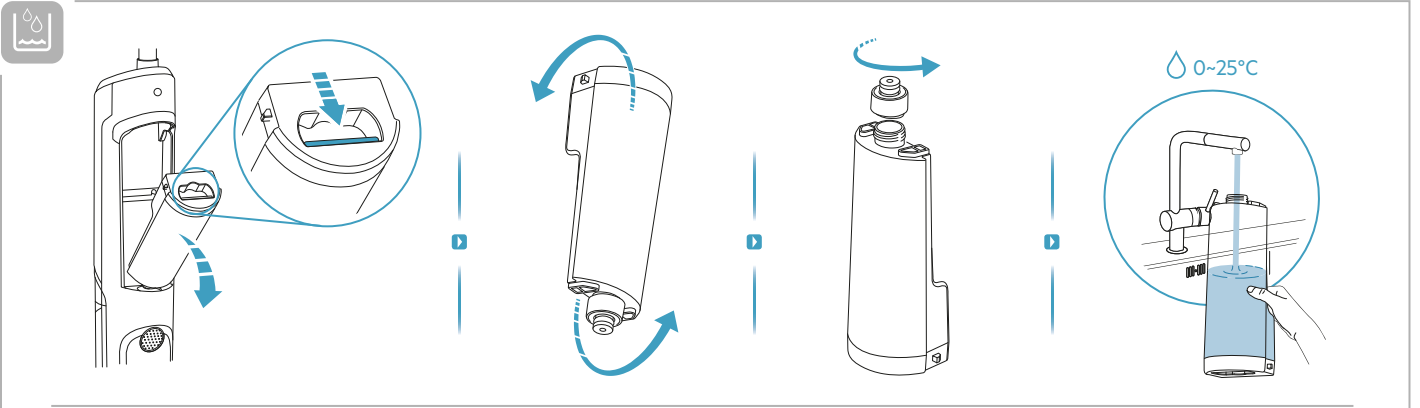

Allow to use the hard floor detergent with low bubbles & pH value 5-8