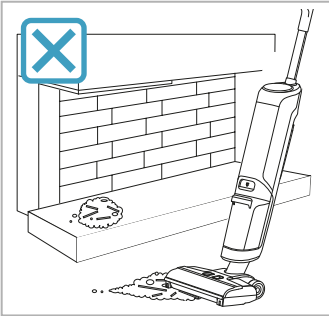

www.aeg.com

AF162
900 923 703
Fine Dust Filter

*Availability of item varies by region and country.