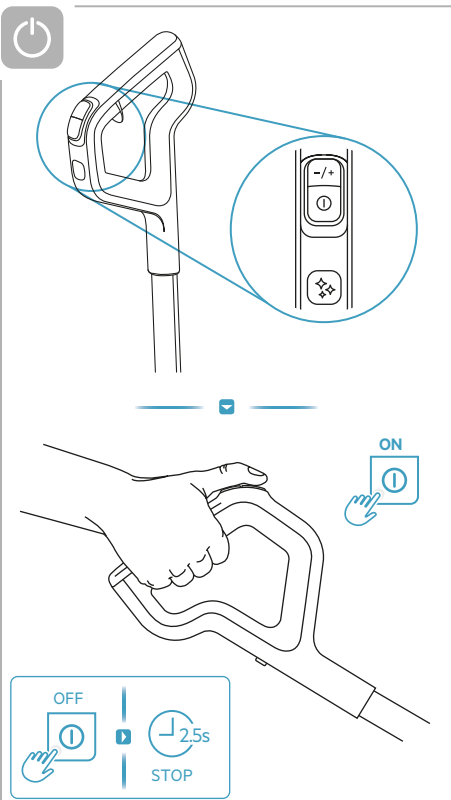

Allow to use the hard floor detergent with low bubbles & pH value 5-8