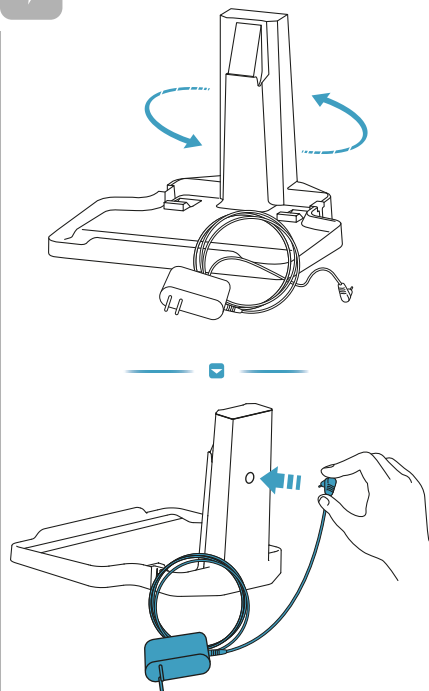

AEG

User Manual

**ULTIMATE 8000
WET & DRY
CORDLESS CLEANER**

*Actual product may differ from illustration.

Accessories

KSA-30C-260110HE

Additional Parts

*Actual product may differ from illustration.