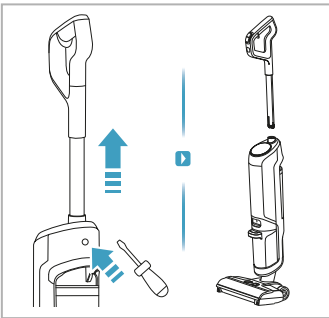

www.aeg.com

AF162
900 923 703
Fine Dust Filter

*Availability of item varies by region and country.