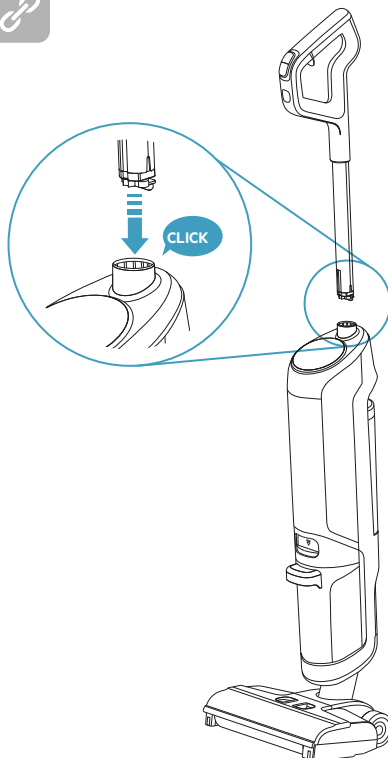

AEG

User Manual

**ULTIMATE 8000
WET & DRY
CORDLESS CLEANER**

*Actual product may differ from illustration.

Accessories

KSA-30C-260110HE

Additional Parts

*Actual product may differ from illustration.