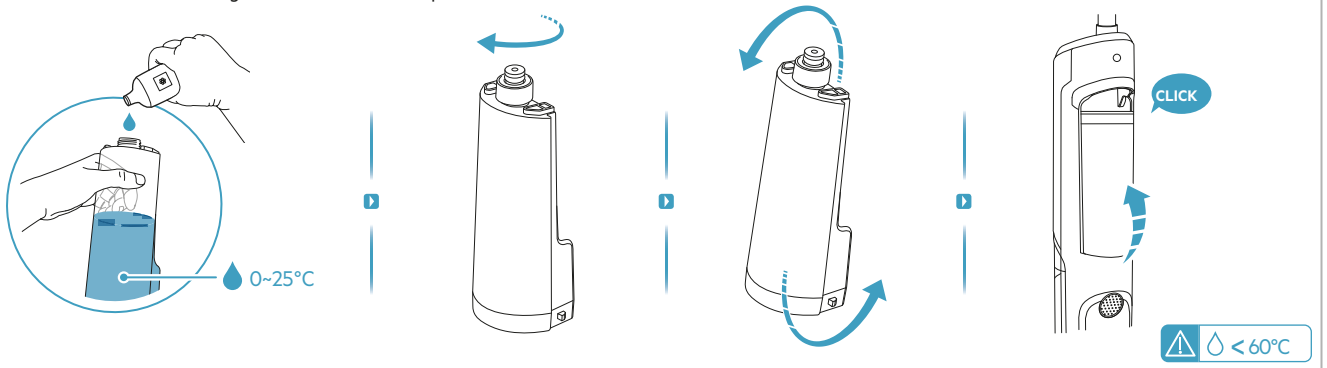

Allow to use the hard floor detergent with low bubbles & pH value 5-8