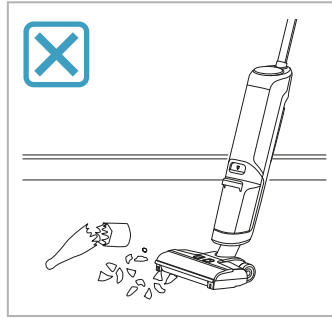

www.aeg.com

AF162
900 923 703
Fine Dust Filter

*Availability of item varies by region and country.