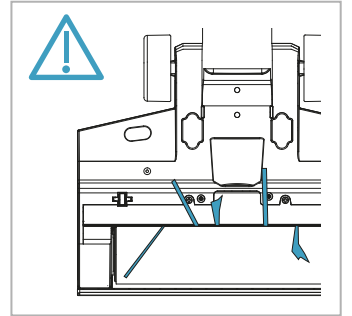

www.aeg.com

AF162
900 923 703
Fine Dust Filter

*Availability of item varies by region and country.