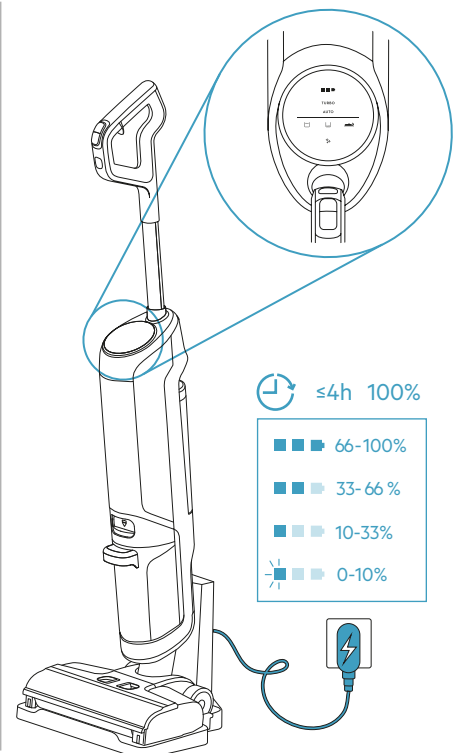

≤4h 100%

66-100%

33-66%

10-33%

0-10%