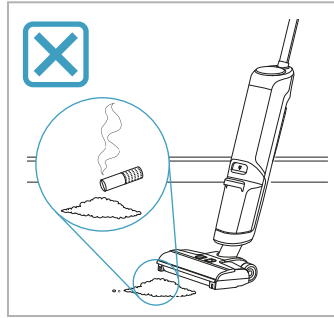

www.aeg.com

AF162
900 923 703
Fine Dust Filter

*Availability of item varies by region and country.