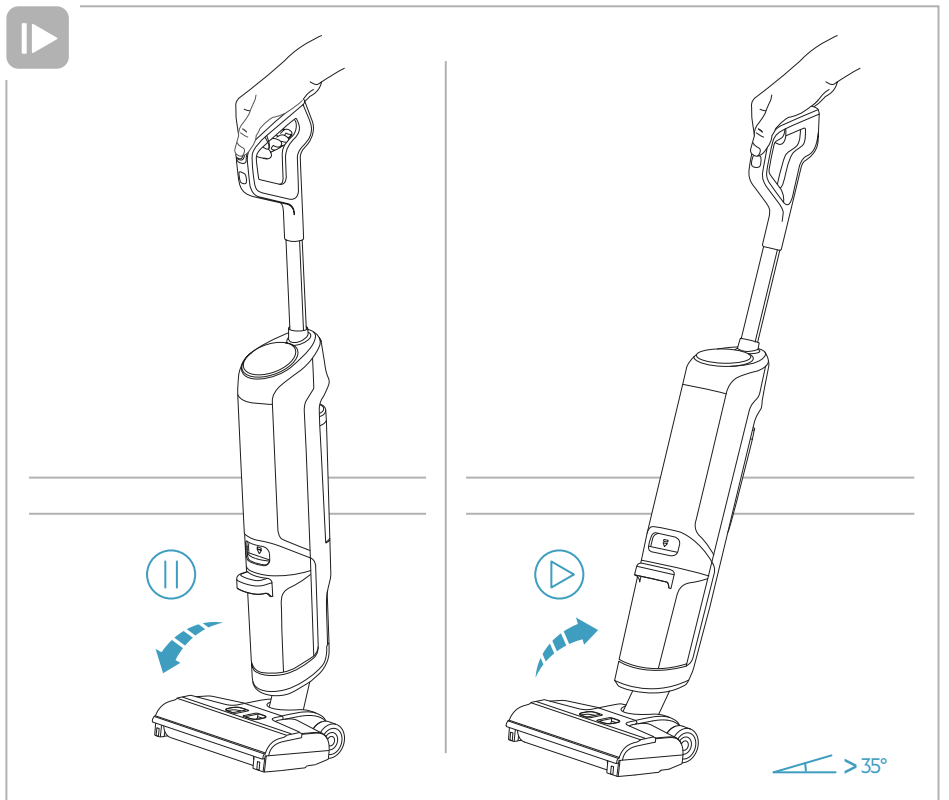

Allow to use the hard floor detergent with low bubbles & pH value 5-8