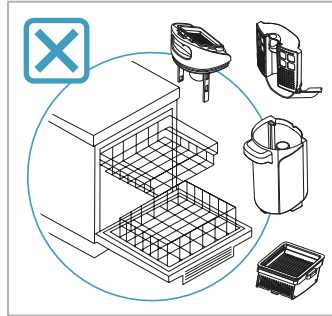

www.aeg.com

AF162
900 923 703
Fine Dust Filter

*Availability of item varies by region and country.