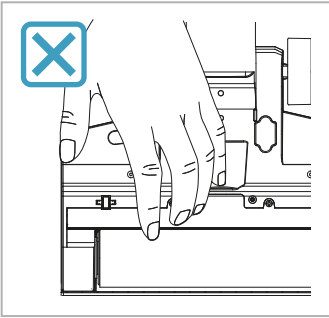

www.aeg.com

AF162
900 923 703
Fine Dust Filter

*Availability of item varies by region and country.