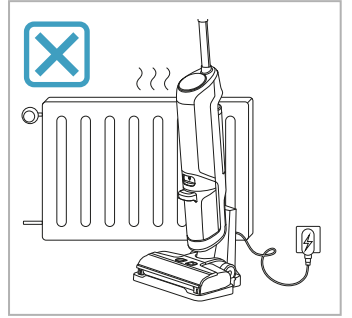

www.aeg.com

AF162
900 923 703
Fine Dust Filter

*Availability of item varies by region and country.