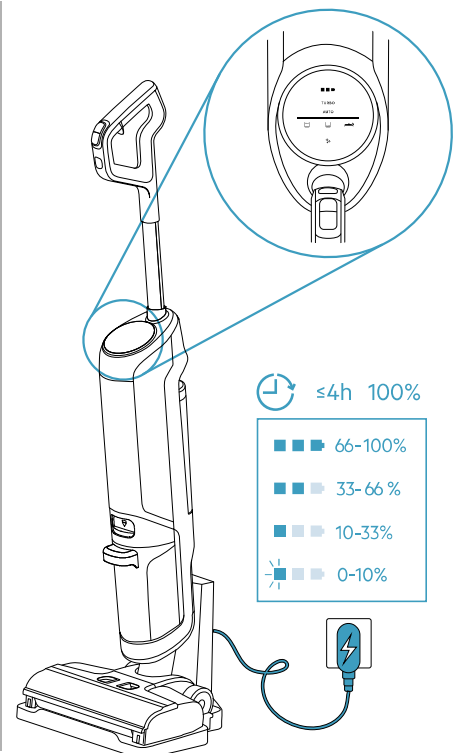

🕒 ≤4h 100%

- ■ ■ ■ 66-100%
- ■ ■ 33-66%
- ■ 10-33%
- 0-10%