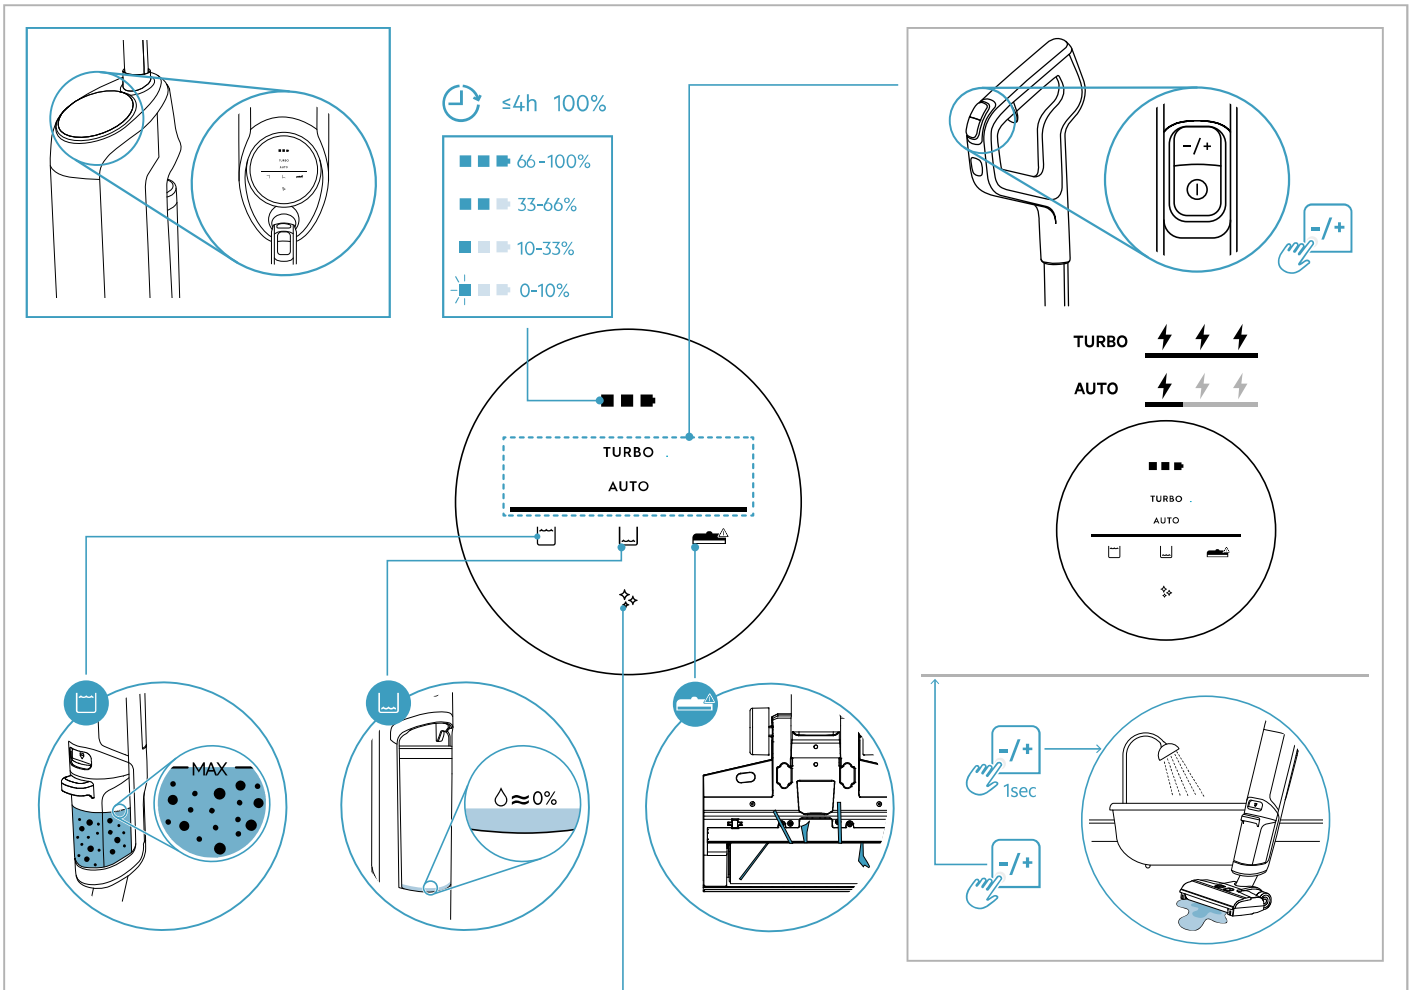

# AEG

User Manual

**ULTIMATE 8000  
WET & DRY  
CORDLESS CLEANER**

\*Actual product may differ from illustration.

Accessories

KSA-30C-260110HE

Additional Parts

\*Actual product may differ from illustration.

\*Actual product may differ from illustration.

🕒 ≤4h 100%

- ■ ■ ■ 66-100%
- ■ ■ 33-66%
- ■ 10-33%
- 0-10%

Allow to use the hard floor detergent with low bubbles & pH value 5-8

⚠️  $\text{H}_2\text{O} < 60^\circ\text{C}$