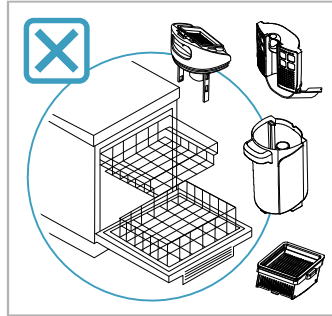

www.aeg.com

AF162
900 923 703
Fine Dust Filter

*Availability of item varies by region and country.