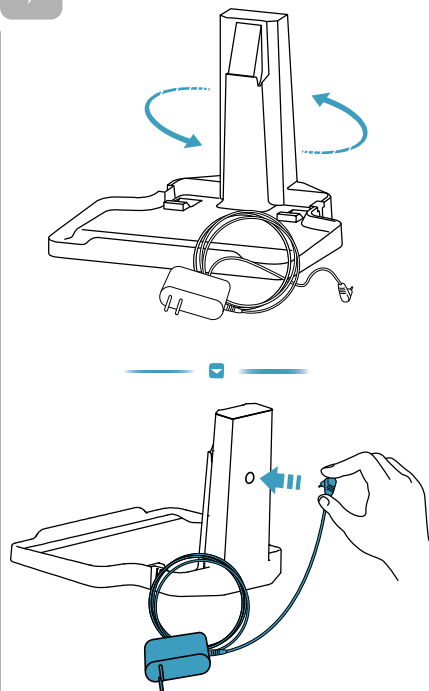

# AEG

User Manual

**ULTIMATE 8000  
WET & DRY  
CORDLESS CLEANER**

\*Actual product may differ from illustration.

Accessories

KSA-30C-260110HE

Additional Parts

\*Actual product may differ from illustration.