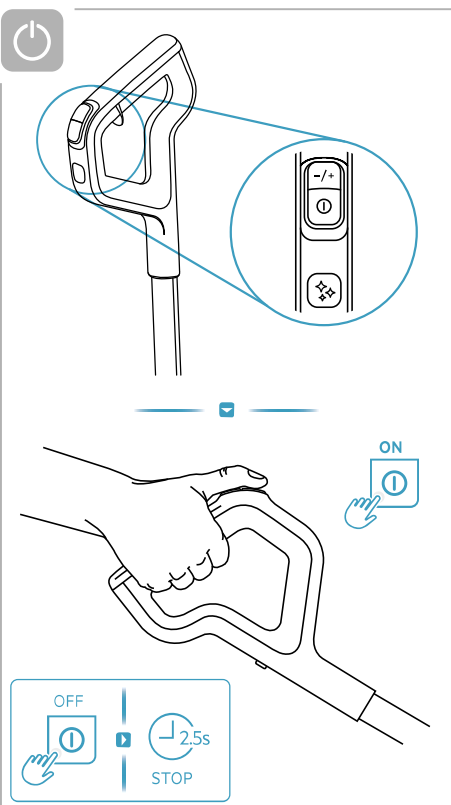

Allow to use the hard floor detergent with low bubbles & pH value 5-8