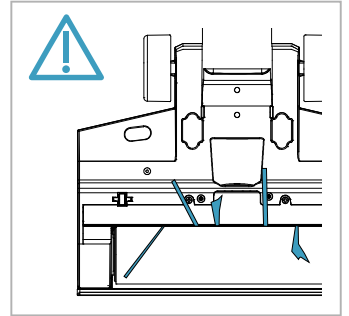

www.aeg.com

AF162
900 923 703
Fine Dust Filter

*Availability of item varies by region and country.