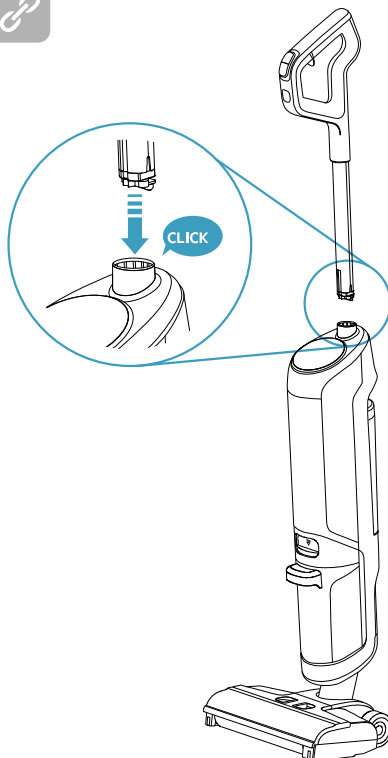

# AEG

User Manual

**ULTIMATE 8000  
WET & DRY  
CORDLESS CLEANER**

\*Actual product may differ from illustration.

Accessories

KSA-30C-260110HE

Additional Parts

\*Actual product may differ from illustration.