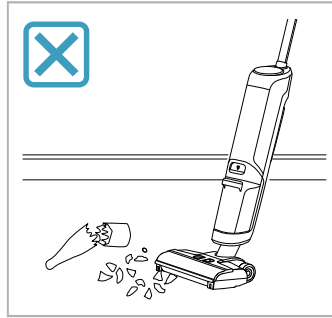

www.aeg.com

AF162
900 923 703
Fine Dust Filter

*Availability of item varies by region and country.