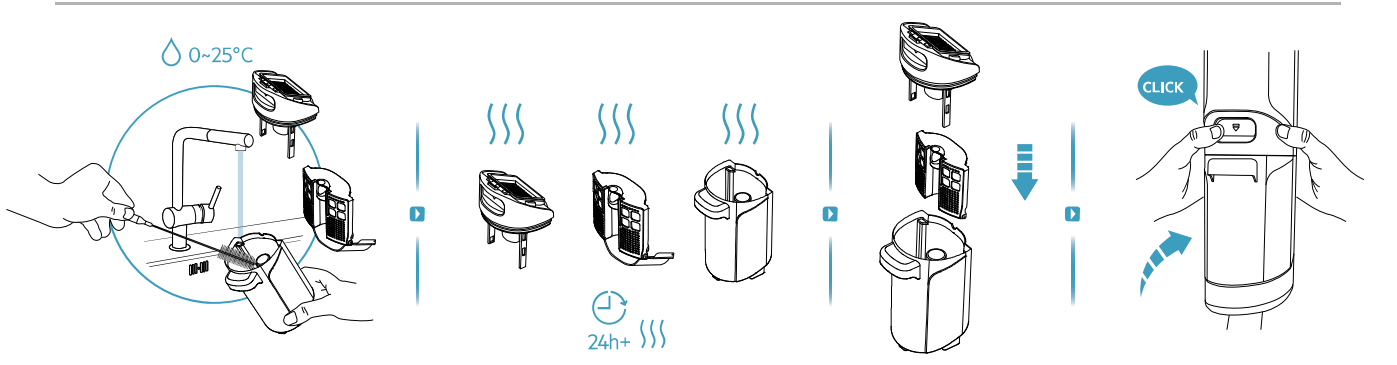

⚠️ $\text{H}_2\text{O} < 60^\circ\text{C}$