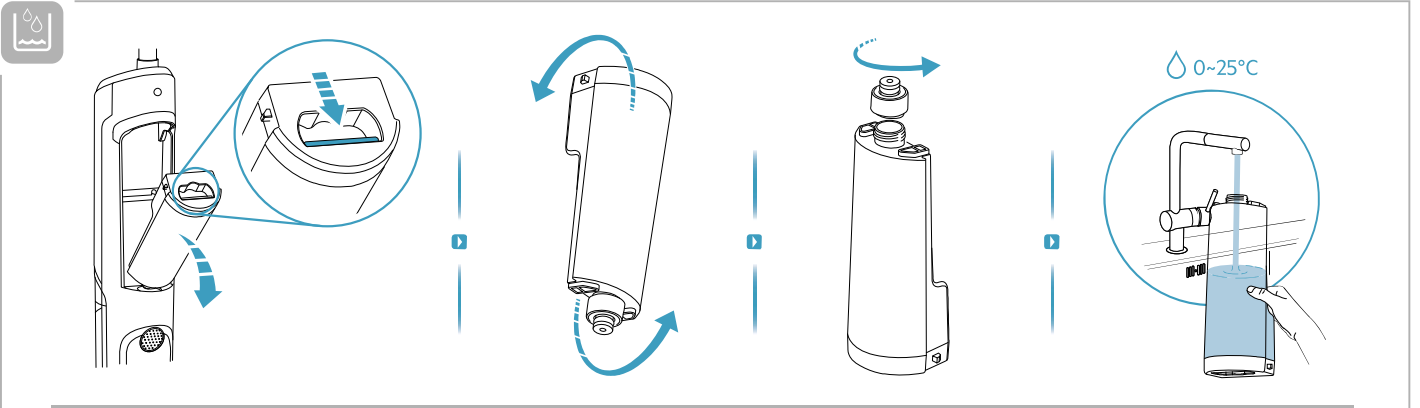

Allow to use the hard floor detergent with low bubbles & pH value 5-8