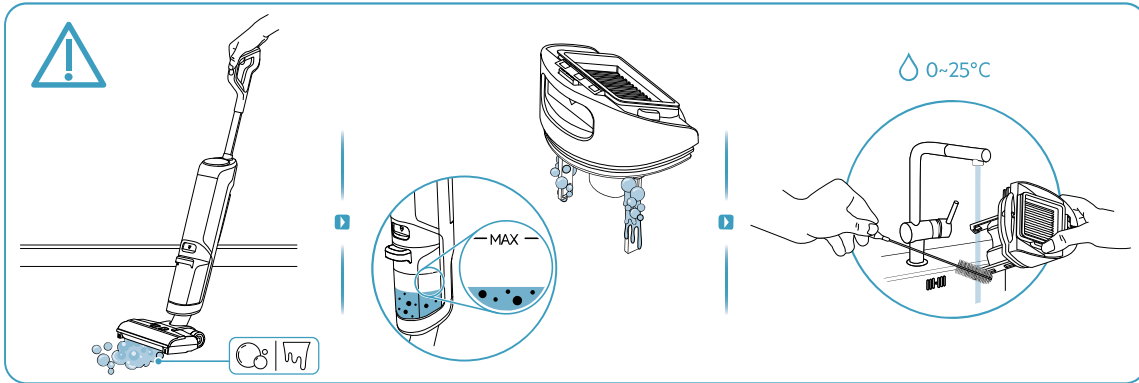

⚠️ $\text{H}_2\text{O} < 60^\circ\text{C}$