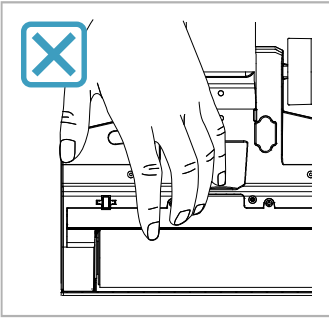

www.aeg.com

AF162
900 923 703
Fine Dust Filter

*Availability of item varies by region and country.