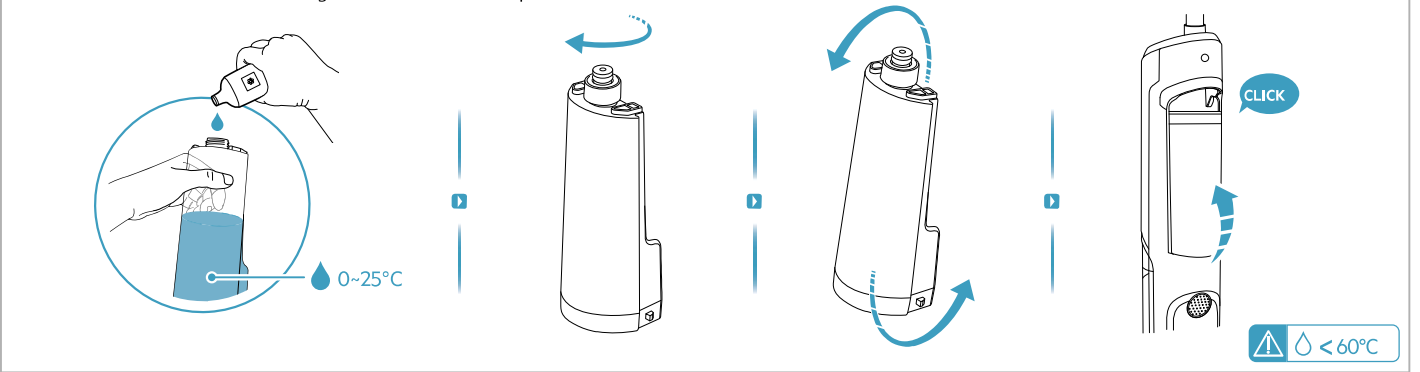

Allow to use the hard floor detergent with low bubbles & pH value 5-8