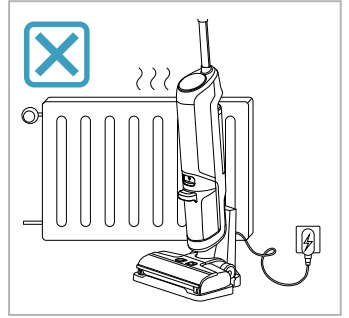

www.aeg.com

AF162
900 923 703
Fine Dust Filter

*Availability of item varies by region and country.