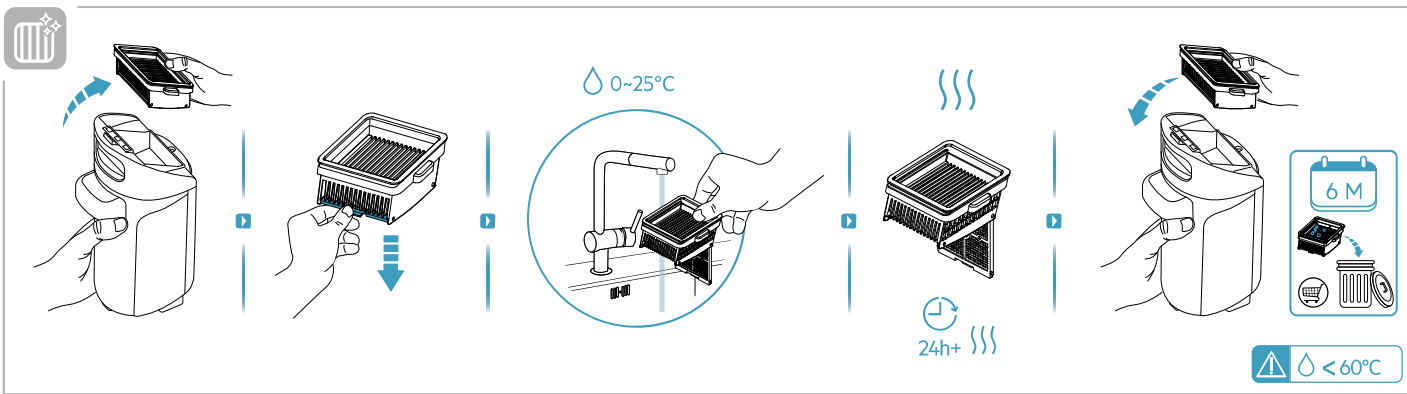

⚠️ $\text{H}_2\text{O} < 60^\circ\text{C}$