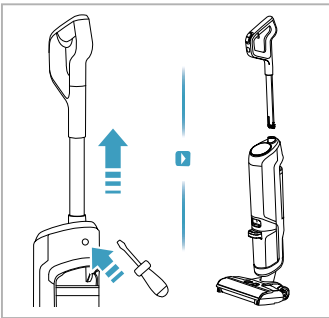

www.aeg.com

AF162
900 923 703
Fine Dust Filter

*Availability of item varies by region and country.