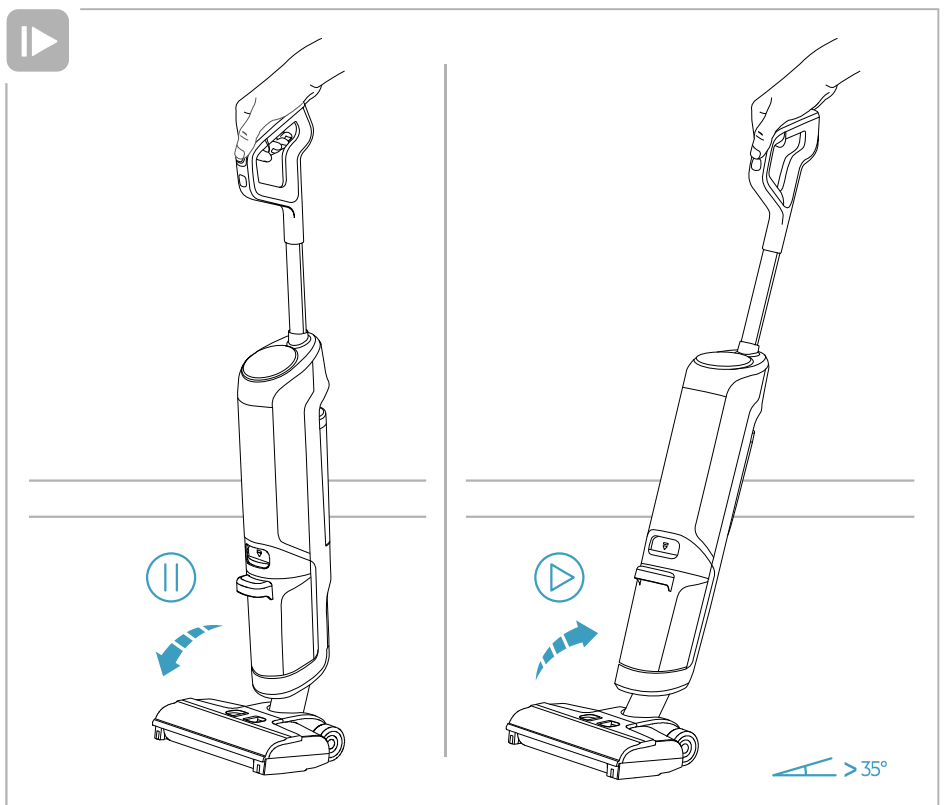

Allow to use the hard floor detergent with low bubbles & pH value 5-8