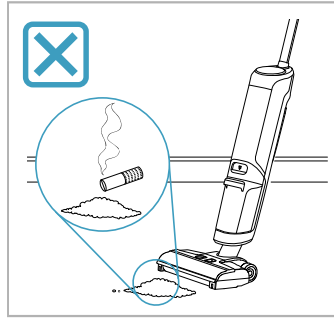

www.aeg.com

AF162
900 923 703
Fine Dust Filter

*Availability of item varies by region and country.