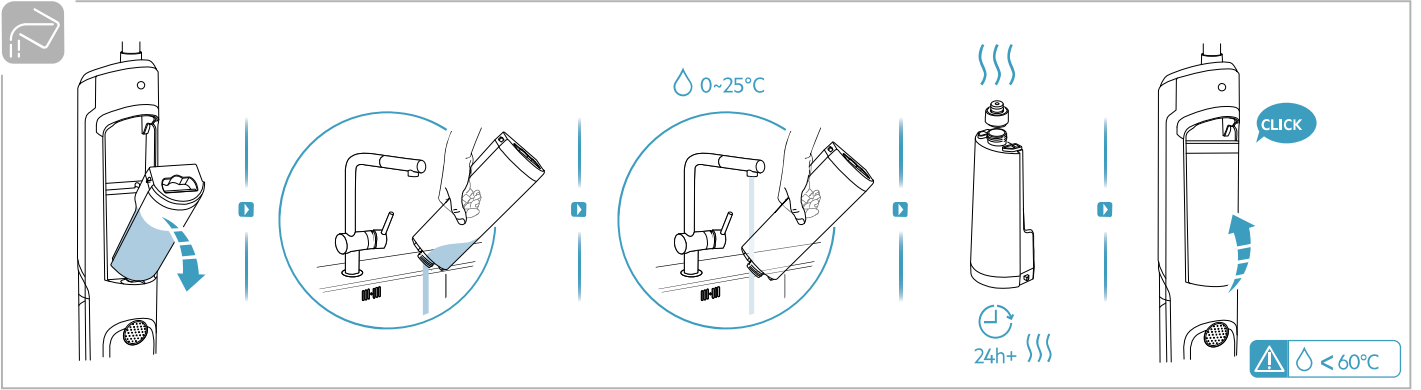

www.aeg.com

AF162
900 923 703
Fine Dust Filter

*Availability of item varies by region and country.