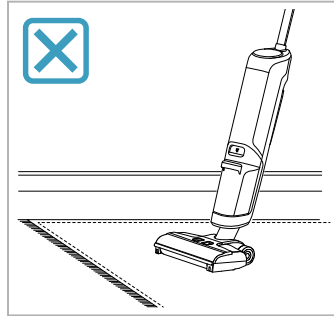

www.aeg.com

AF162
900 923 703
Fine Dust Filter

*Availability of item varies by region and country.