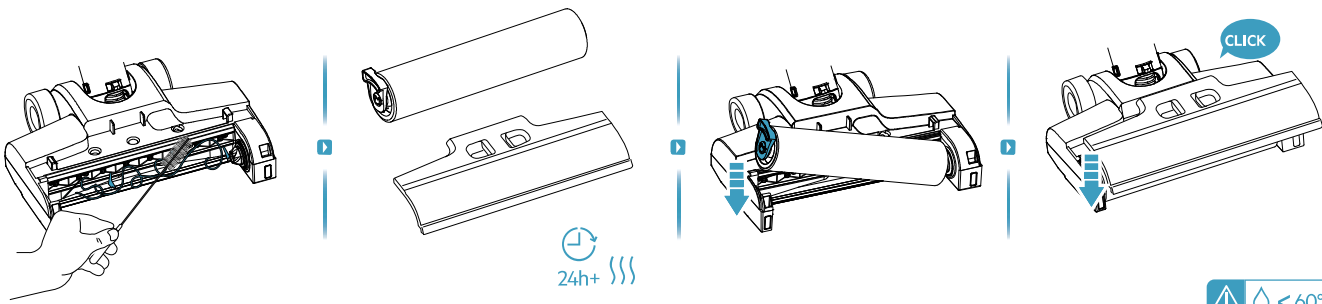

⚠️ $\text{H}_2\text{O} < 60^\circ\text{C}$