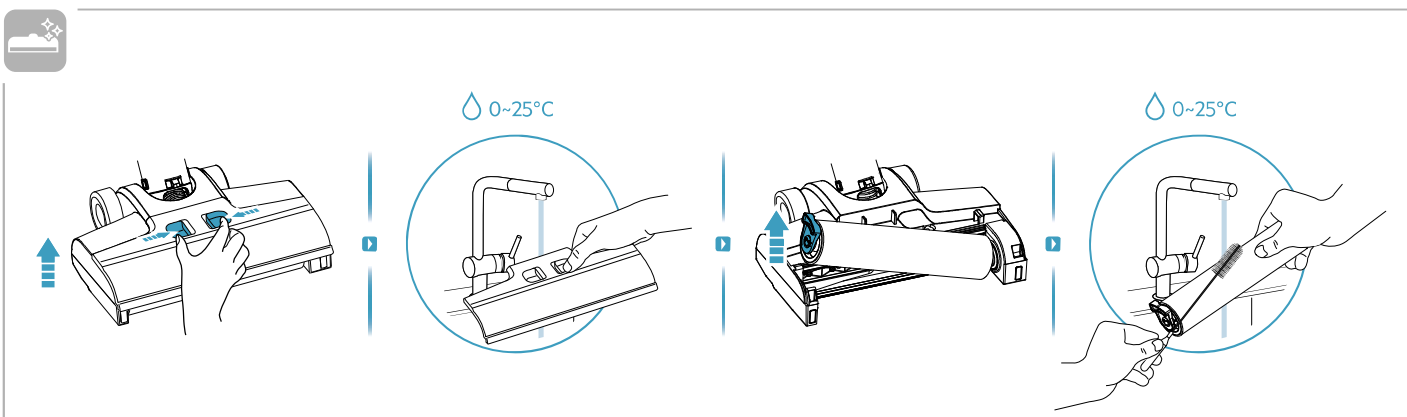

⚠️ $\text{H}_2\text{O} < 60^\circ\text{C}$