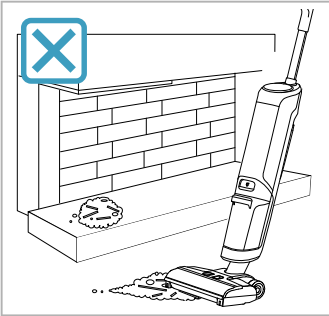

www.aeg.com

AF162
900 923 703
Fine Dust Filter

*Availability of item varies by region and country.