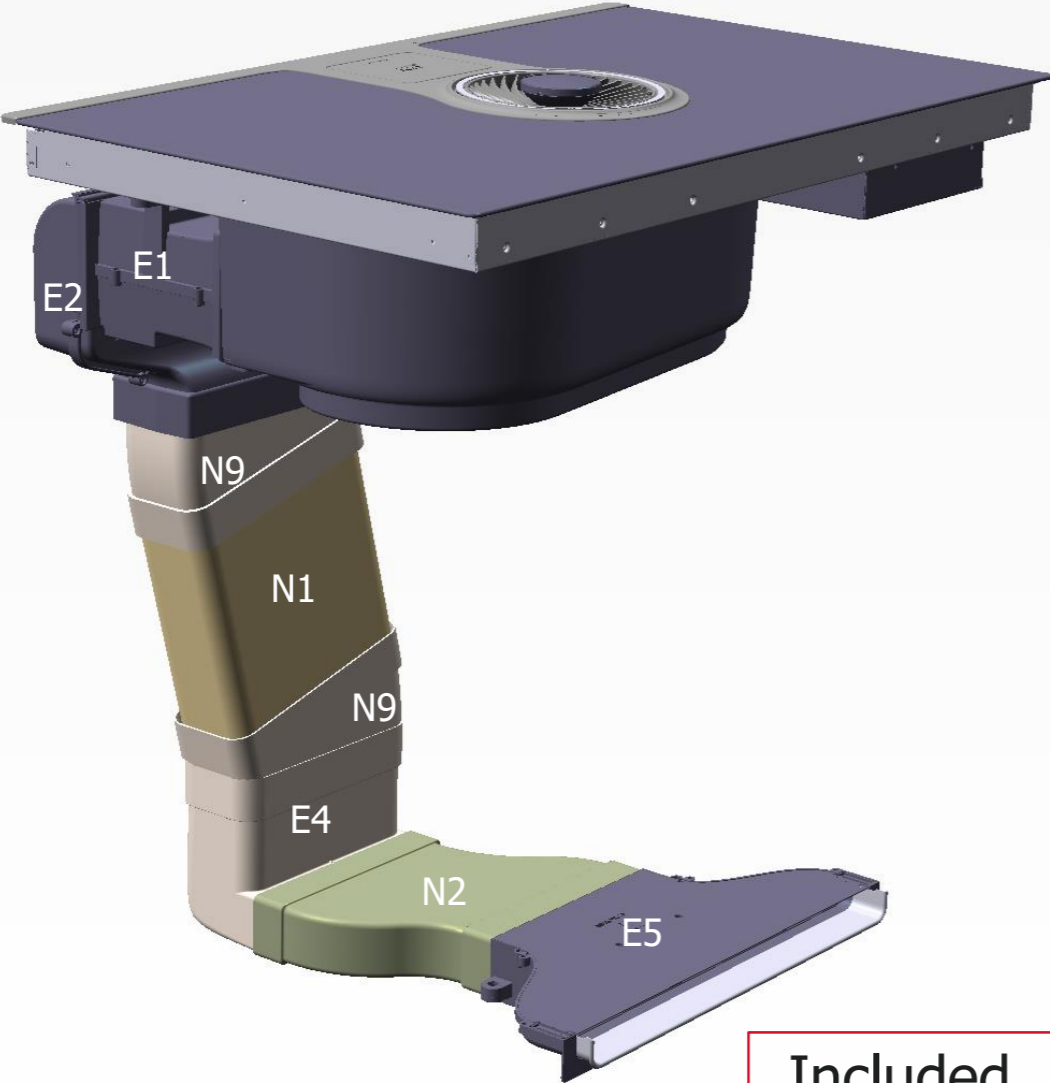

Filtering

Front filtering grid (cabinet <600mm)

Included	E1
Included	E2
Not Included	N9
Included	N1
Included	E4
Included	N2
Included	E5