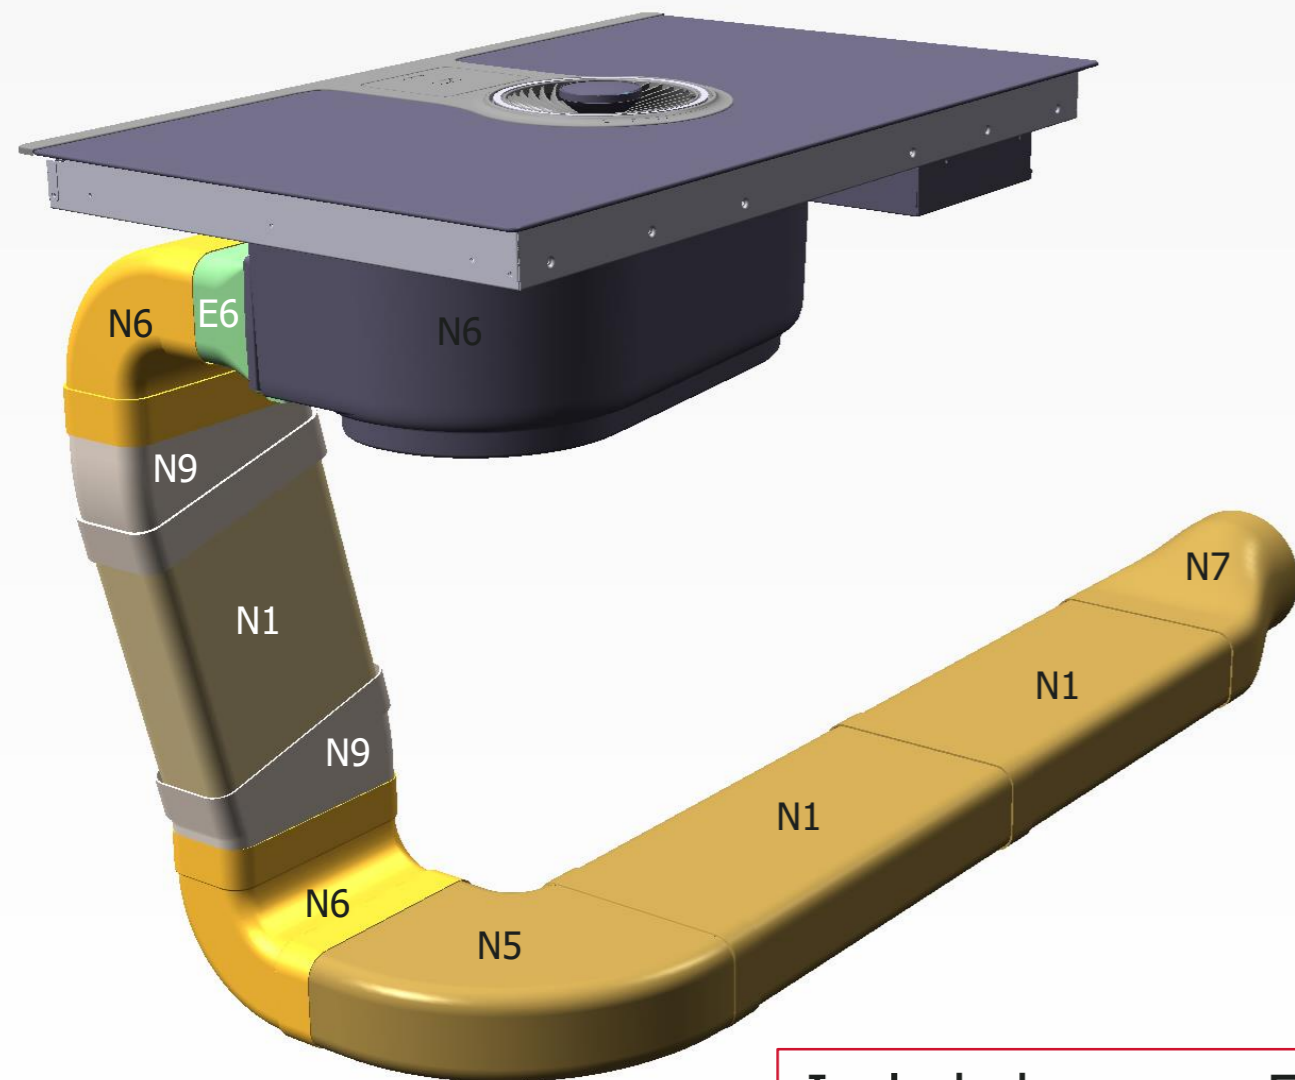

# Exhaust

Side air outlet (cabinet <600mm)

Back air outlet (cabinet <600mm)

Included	E6
Included	N6
Not included	N9
Not included	N6
Not included	N5
Not included	N1
Not included	N7

Included	E6
Included	N6
Not included	N1
Not included	N8

POS	Partno	mål
N97412 // 18	4055380457	94x227
N6/274	4055385001	94x226
N5/601	4055385274	94x227x288
N1/014/463	4055384947	50x89x222
N7/604	4055385290	94x227

Electrolux parts in TDS

Elica / Naber	TDS	Part no
E6	2	405 53 80-41 / 6
N6	274	405 53 85-00 / 1
N9	18	405 53 84-96 / 2
N1	463	405 53 84-94 / 7
N5	601	405 53 85-27 / 4
N7	604	405 53 85-29 / 0
N8	603	405 53 85-28 / 2
N11	607	405 53 86-70 / 2

## Electrolux parts in TDS

Elica / Naber	TDS	Part no
E6	2	405 53 80-41 / 6
N6	274	405 53 85-00 / 1
N9	18	405 53 84-96 / 2
N1	463	405 53 84-94 / 7
N5	601	405 53 85-27 / 4
N7	604	405 53 85-29 / 0
N8	603	405 53 85-28 / 2
N11	607	405 53 86-70 / 2

## Electrolux parts in TDS

Elica / Naber	TDS	Part no	TLP €	Dimensions
E6	2	405 53 80-41 / 6		
N6	274	405 53 85-00 / 1		
N9	18	405 53 84-96 / 2		
N1	463	405 53 84-94 / 7		
N5	601	405 53 85-27 / 4		
N7	604	405 53 85-29 / 0		
N8	603	405 53 85-28 / 2		
N11	607	405 53 86-70 / 2		
N3	605	405 53 85-25 / 8		
N4	606	405 53 85-26 / 6		
N12	602	405 53 85-24 / 1		