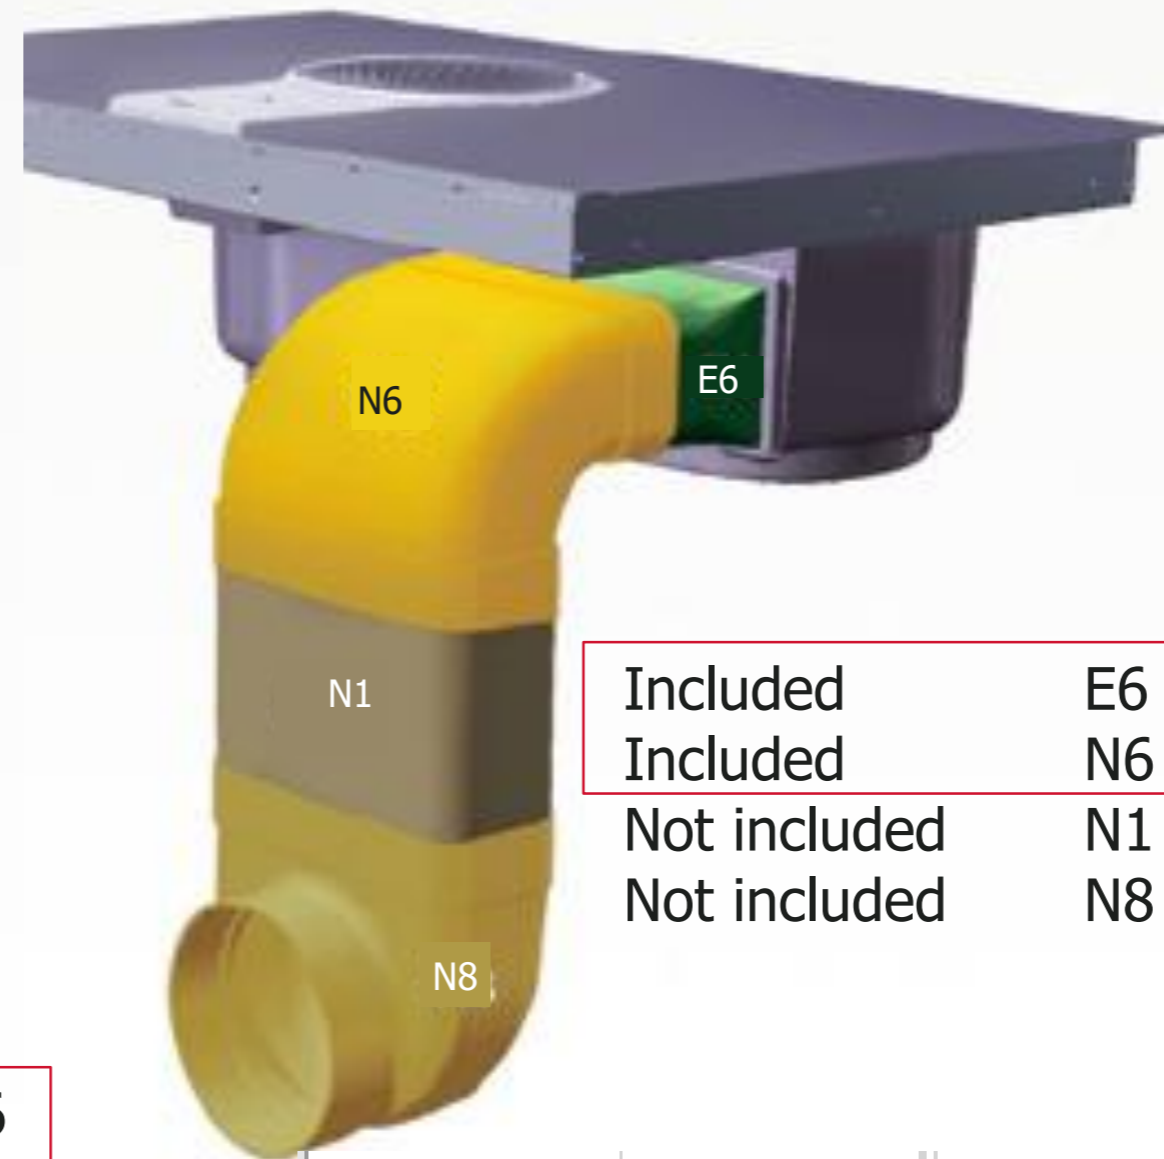

# Exhaust

Side air outlet (cabinet <600mm)

Back air outlet (cabinet <600mm)

Included	E6
Included	N6
Not included	N9
Not included	N6
Not included	N5
Not included	N1
Not included	N7

Included	E6
Included	N6
Not included	N1
Not included	N8

POS	Partno	mål
N97412 // 18	4055380457	94x227
N6/274	4055385001	94x226
N5/601	4055385274	94x227x288
N1/014/463	4055384947	50x89x222
N7/604	4055385290	94x227

Electrolux parts in TDS

Elica / Naber	TDS	Part no
E6	2	405 53 80-41 / 6
N6	274	405 53 85-00 / 1
N9	18	405 53 84-96 / 2
N1	463	405 53 84-94 / 7
N5	601	405 53 85-27 / 4
N7	604	405 53 85-29 / 0
N8	603	405 53 85-28 / 2
N11	607	405 53 86-70 / 2

## Electrolux parts in TDS

Elica / Naber	TDS	Part no
E6	2	405 53 80-41 / 6
N6	274	405 53 85-00 / 1
N9	18	405 53 84-96 / 2
N1	463	405 53 84-94 / 7
N5	601	405 53 85-27 / 4
N7	604	405 53 85-29 / 0
N8	603	405 53 85-28 / 2
N11	607	405 53 86-70 / 2