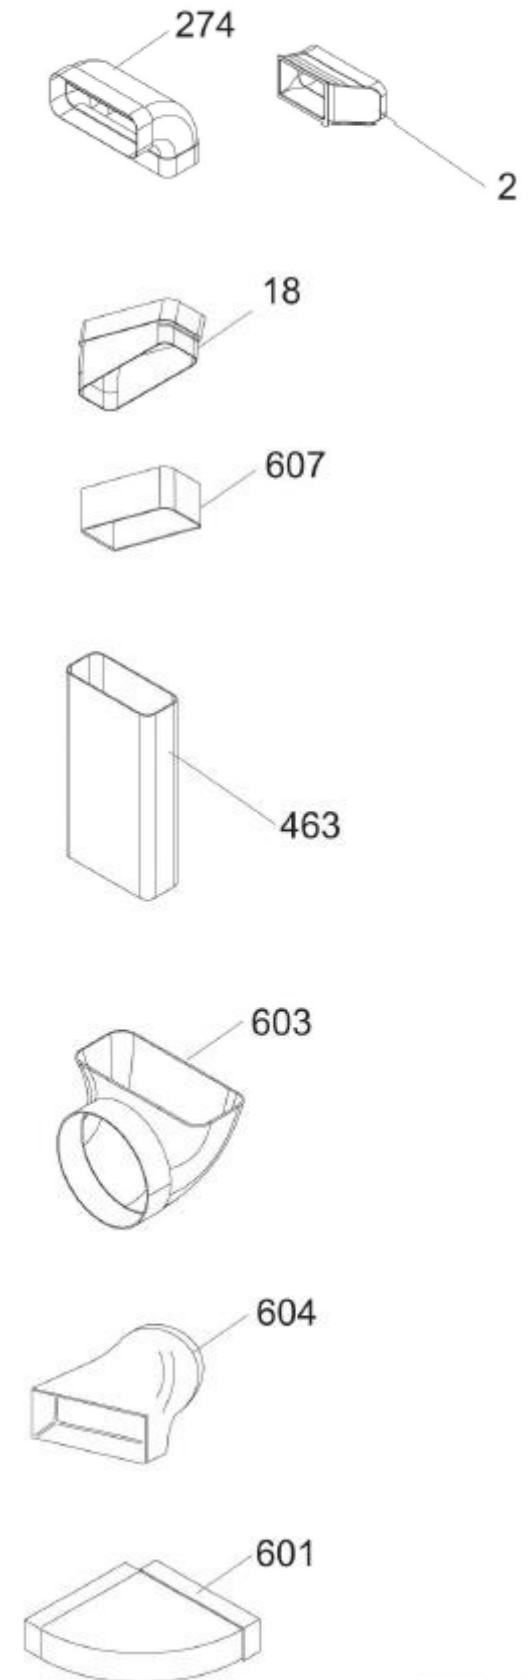

POS	Partno	mål
N97412 // 18	4055380457	94x227
N6/274	4055385001	94x226
N5/601	4055385274	94x227x288
N1/014/463	4055384947	50x89x222
N7/604	4055385290	94x227

Electrolux parts in TDS

Elica / Naber	TDS	Part no
E6	2	405 53 80-41 / 6
N6	274	405 53 85-00 / 1
N9	18	405 53 84-96 / 2
N1	463	405 53 84-94 / 7
N5	601	405 53 85-27 / 4
N7	604	405 53 85-29 / 0
N8	603	405 53 85-28 / 2
N11	607	405 53 86-70 / 2

# Exhaust

Side air outlet (cabinet >600mm)

Included	E6
Included	N6
Not included	N9
Not included	N5
Not included	N1
Not included	N11

## Electrolux parts in TDS

Elica / Naber	TDS	Part no
E6	2	405 53 80-41 / 6
N6	274	405 53 85-00 / 1
N9	18	405 53 84-96 / 2
N1	463	405 53 84-94 / 7
N5	601	405 53 85-27 / 4
N7	604	405 53 85-29 / 0
N8	603	405 53 85-28 / 2
N11	607	405 53 86-70 / 2

## Electrolux parts in TDS

Elica / Naber	TDS	Part no	TLP €	Dimensions
E6	2	405 53 80-41 / 6		
N6	274	405 53 85-00 / 1		
N9	18	405 53 84-96 / 2		
N1	463	405 53 84-94 / 7		
N5	601	405 53 85-27 / 4		
N7	604	405 53 85-29 / 0		
N8	603	405 53 85-28 / 2		
N11	607	405 53 86-70 / 2		
N3	605	405 53 85-25 / 8		
N4	606	405 53 85-26 / 6		
N12	602	405 53 85-24 / 1		