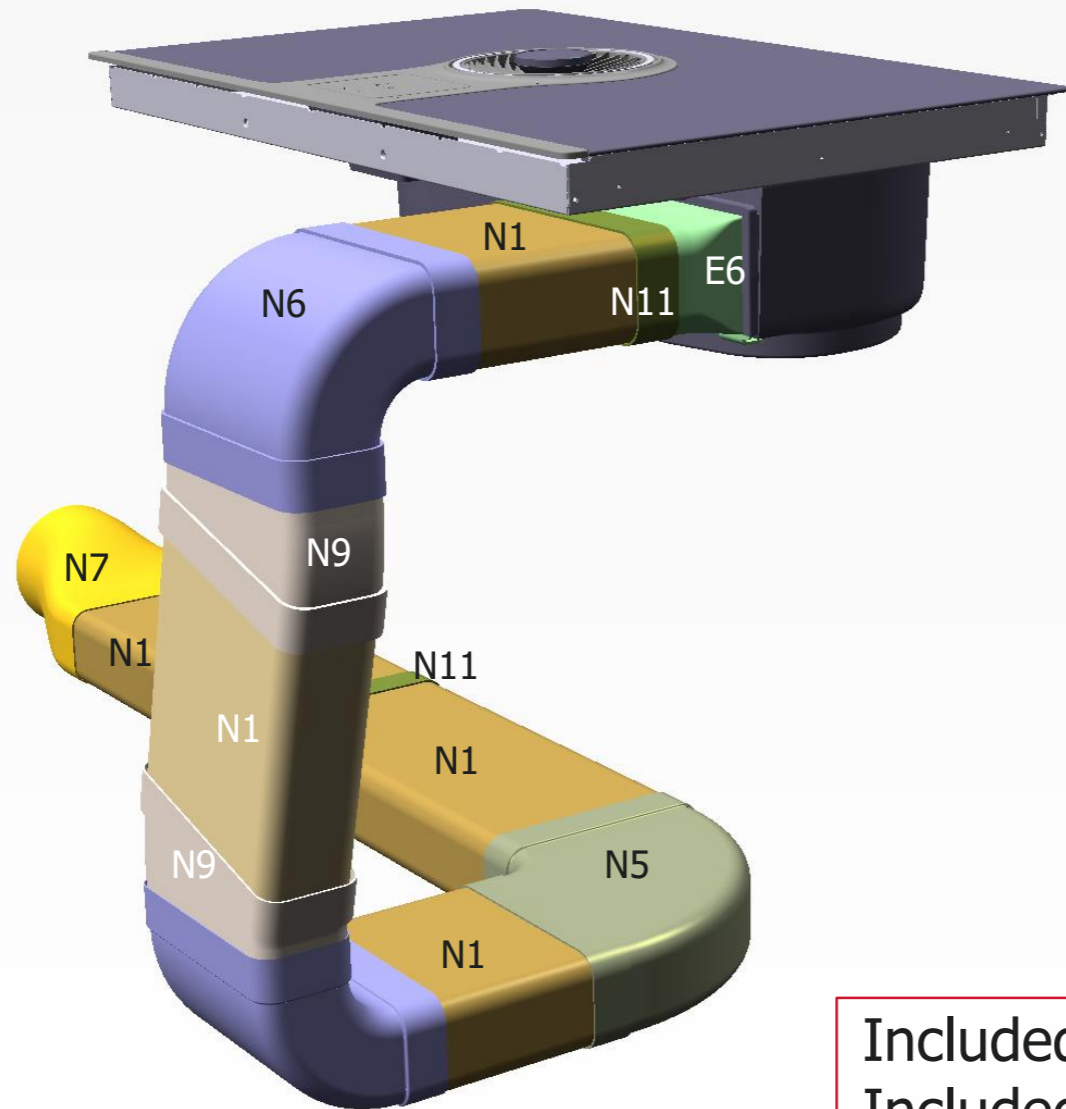

POS	Partno	mål
N97412 // 18	4055380457	94x227
N6/274	4055385001	94x226
N5/601	4055385274	94x227x288
N1/014/463	4055384947	50x89x222
N7/604	4055385290	94x227

Electrolux parts in TDS

Elica / Naber	TDS	Part no
E6	2	405 53 80-41 / 6
N6	274	405 53 85-00 / 1
N9	18	405 53 84-96 / 2
N1	463	405 53 84-94 / 7
N5	601	405 53 85-27 / 4
N7	604	405 53 85-29 / 0
N8	603	405 53 85-28 / 2
N11	607	405 53 86-70 / 2

# Exhaust

Side air outlet (cabinet >600mm)

Included	E6
Included	N6
Not included	N9
Not included	N5
Not included	N1
Not included	N11

## Electrolux parts in TDS

Elica / Naber	TDS	Part no
E6	2	405 53 80-41 / 6
N6	274	405 53 85-00 / 1
N9	18	405 53 84-96 / 2
N1	463	405 53 84-94 / 7
N5	601	405 53 85-27 / 4
N7	604	405 53 85-29 / 0
N8	603	405 53 85-28 / 2
N11	607	405 53 86-70 / 2