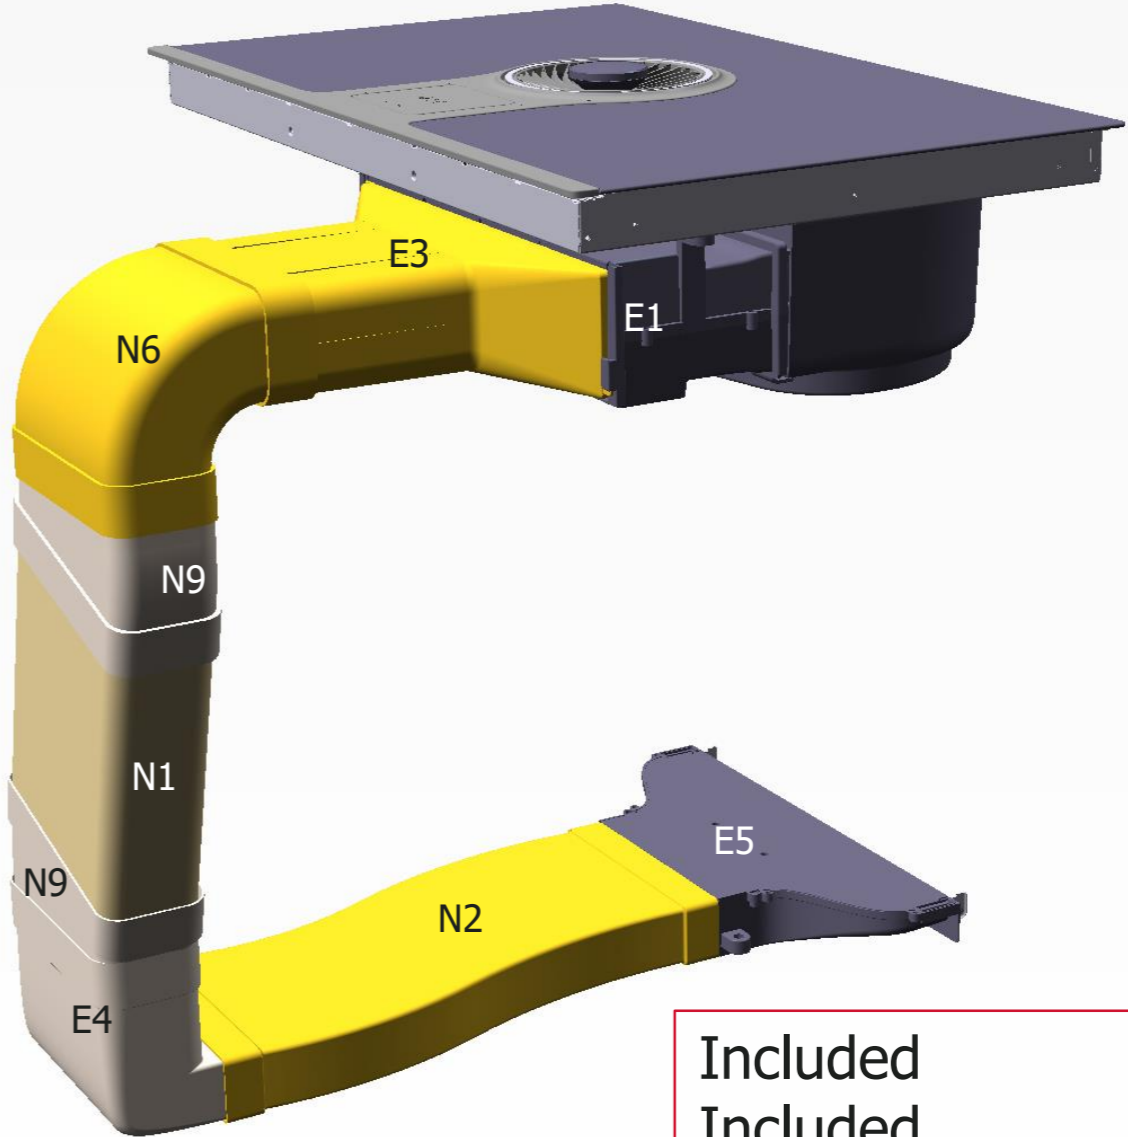

## Electrolux parts in TDS

Elica / Naber	TDS	Part no
E6	2	405 53 80-41 / 6
N6	274	405 53 85-00 / 1
N9	18	405 53 84-96 / 2
N1	463	405 53 84-94 / 7
N5	601	405 53 85-27 / 4
N7	604	405 53 85-29 / 0
N8	603	405 53 85-28 / 2
N11	607	405 53 86-70 / 2

# Filtering

Front filtering grid (cabinet <600mm)

Included	E1
Included	E2
Not Included	N9
Included	N1
Included	E4
Included	N2
Included	E5

Front filtering grid (cabinet >600mm)

Included	E1
Included	E3
Included	N6
Not included	N9
Included	N1
Included	E4
Included	N2
Included	E5

# Filtering

Side filtering grid (cabinet <600mm)

## Electrolux parts in TDS

Elica / Naber	TDS	Part no	TLP €	Dimensions
E6	2	405 53 80-41 / 6		
N6	274	405 53 85-00 / 1		
N9	18	405 53 84-96 / 2		
N1	463	405 53 84-94 / 7		
N5	601	405 53 85-27 / 4		
N7	604	405 53 85-29 / 0		
N8	603	405 53 85-28 / 2		
N11	607	405 53 86-70 / 2		
N3	605	405 53 85-25 / 8		
N4	606	405 53 85-26 / 6		
N12	602	405 53 85-24 / 1		